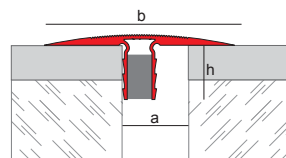

Novojunta® Pro Decor

h: 20 mm
length: 2'5 m

Expansion joint and joint cover for floors, walls and roofs profile, natural finish or matte silver anodized, center Flexible EPDM rubber body. For joints up to 30mm wide. Slip grooved surface. Firestop cord optional.

material	h	a	b	packing	color	Nº	code	price/lm
Aluminium+ EPDM black	20 mm	12'6-30 mm	70 mm	10 u.	natural	11	NJPDAL2070	47,82 €
					anod. matt silver	13	NJPDAL2070PL	54,52 €

with a plastic film

• Emac Complementos, S.L. reserves the right to make at any time modifications to the geometry profile or the specifications of his products.