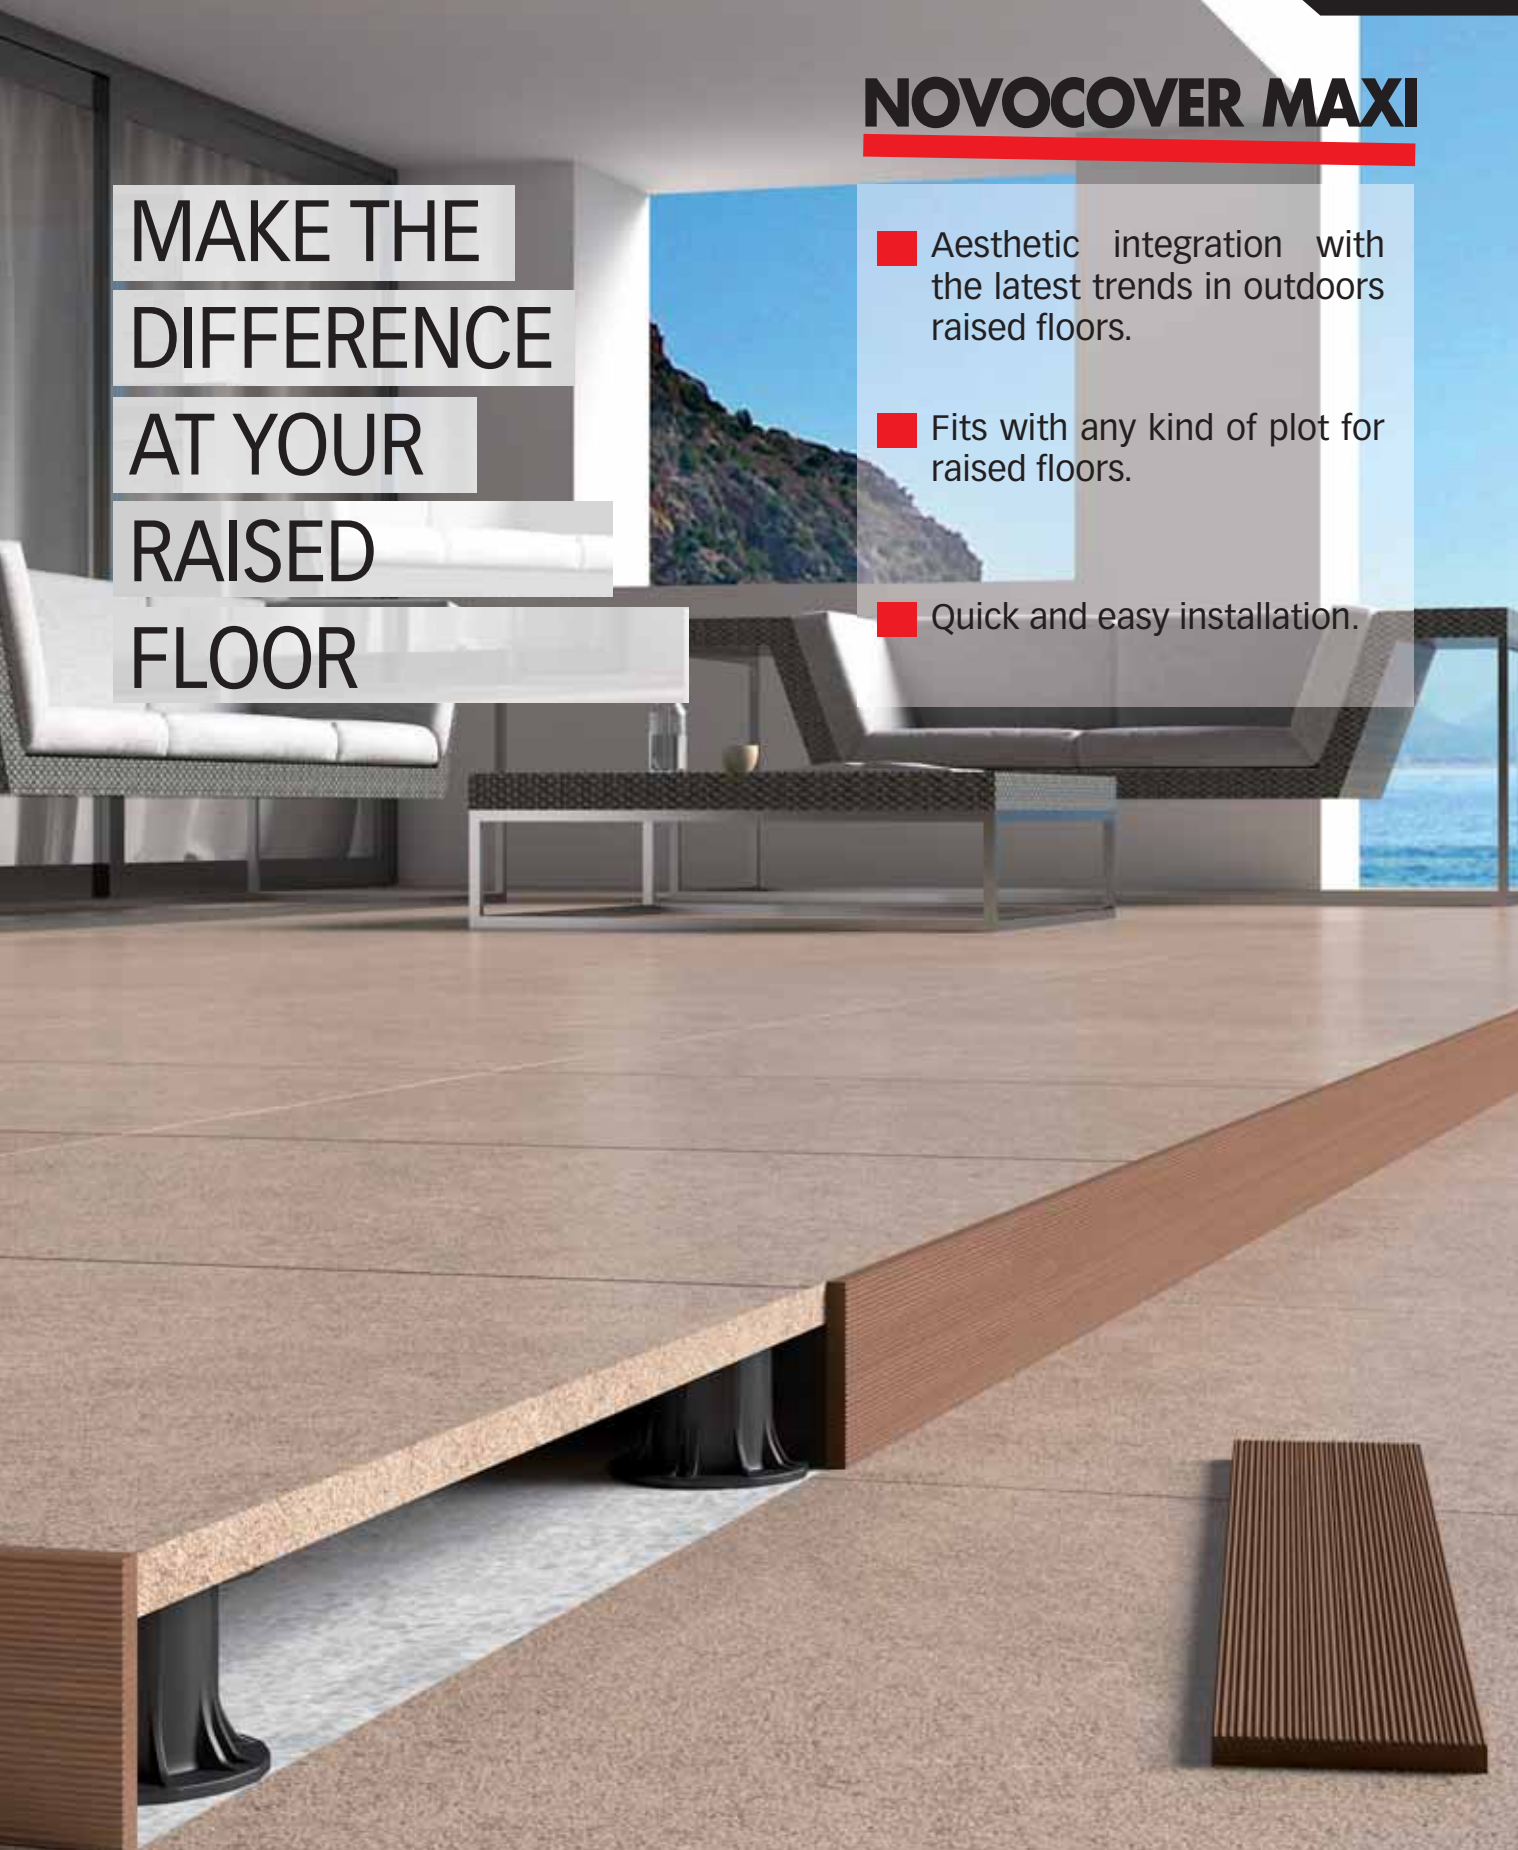

MAKE THE
DIFFERENCE
AT YOUR
RAISED
FLOOR

NOVOCOVER MAXI

- Aesthetic integration with the latest trends in outdoors raised floors.
- Fits with any kind of plot for raised floors.
- Quick and easy installation.

Certified quality:
Anodized QUALANOD
Lacquered QUALICOAT

Novocover Maxi

b: 10 mm
a: 58, 78, 98, 179 mm.
length: 2'5 m

Recomendad use: outdoors.

Profile made of our exclusive Maxi material, designed to be installed as a finish off for technical raised floors in terraces, balconies, runways, swimmingpool floors, etc Delivered in kit with all the necessary elements for the installation and its adjustment during the installation work.

material	size	packing	color	Nº	code	price/ml
Natural Fibers+ Aluminium	b: 10 mm a: 58 mm	10 u.	maxialmond	126	NCVMX58MAL	36,87 €
			maxiash	127	NCVMX58MCZ	36,87 €
			maxicinnamon	129	NCVMX58MCA	36,87 €

material	size	packing	color	Nº	code	price/ml
Natural Fibers+ Aluminium	b: 10 mm a: 78 mm	8 u.	maxialmond	126	NCVMX78MAL	43,43 €
			maxiash	127	NCVMX78MCZ	43,43 €
			maxicinnamon	129	NCVMX78MCA	43,43 €

material	size	packing	color	Nº	code	price/ml
Natural Fibers+ Aluminium	b: 10 mm a: 98 mm	6 u.	maxialmond	126	NCVMX98MAL	46,97 €
			maxiash	127	NCVMX98MCZ	46,97 €
			maxicinnamon	129	NCVMX98MCA	46,97 €

material	size	packing	color	Nº	code	price/ml
Natural Fibers+ Aluminium	b: 10 mm a: 179 mm	3 u.	maxialmond	126	NCVMX179MAL	85,85 €
			maxiash	127	NCVMX179MCZ	85,85 €
			maxicinnamon	129	NCVMX179MCA	85,85 €

maxialmond -126

maxiash -127

maxicinnamon -129