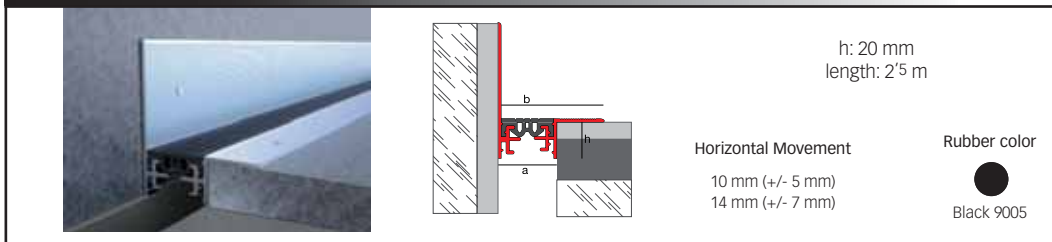

Novojunta® Pro Perimetral Overlaid

This joint served **MOUNTED**. To perimeters and meetings between building elements (ceramic, concrete, terrazzo, stone...). Insert rubber with high performance capability to support multi-directional movement. Excellent mechanical properties, weatherproof and UV rays. Available Lace firewalls, and membrane as models (Check)

material	a	b	h	packing	rubber type	rubber color	code	price/lm
Aluminium + EPDM rubber	34 mm	58 mm	20 mm	2 u.	ribbed	black	NJPPS2058	65,82 €
	44 mm	68 mm					NJPPS2068	68,76 €

with a plastic film

Complementary pieces Novojunta® Pro Aluminium and Perimetral

material	color	Nº	code	price/lm
Reinforcement 26 mm Aluminium	natural	11	NJPALRE26	11,76 €
Reinforcement 44 mm Aluminium	natural	11	NJPALRE44	18,38 €
Alignment (2 u. of 0'5 ml) Aluminium	natural	11	NJPALALI	5,91 €

Reinforcement. This piece improves the load capability and the whole piece's consistence. We recommend its use for joints with an a= 34 or 44 mm, please use the 26 mm reinforcement. For joints with an a= 59 mm, please use 44 mm reinforcement. (Only for models in h:35 mm and h:50 mm)

Alignment. It enables a correct and aligned placing of the Novojuntas between consecutive profiles, avoiding unnecessary wastage and efforts. (Only for models in h:35 mm and h:50 mm)