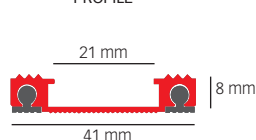

Certified quality:
Anodized QUALANOD
Lacquered QUALICOAT

**KIT
IMMEDIATE
DELIVERY**

Novomat® SlimM

- Entrance mat kit which includes the mat with the self-adhesive frame cut to size.
- Dimension of the mat (with frame): 1200x905 mm
- Model **Novomat® 8** with grey textile carpet.
- Robust aluminium structure connected by high resistant synthetic rubber joints that avoid noises and prevent from sliding.
- The joint system, with perforated synthetic rubber joints, allow the mat to be rolled easily and facilitate the evacuation of dust and moisture.
- Indoor use. Commercial traffic: pedestrians, trolleys, shopping carts, wheelchairs...
- These mats favor the accesibility for the disabled.
- Designed to be installed on already finished surfaces.
- Easy to install: install the frame, unpack the mat and place in its position.

material	size with frame installed	package	colour	N°	code	Kit price (frame included)
Aluminium+ Textil carpet	1,20x0,905 m	1 u.	grey	72	NM7MRG12X09	571,40 €

Colours depicted in printed catalogues are indicative only

PROFILE