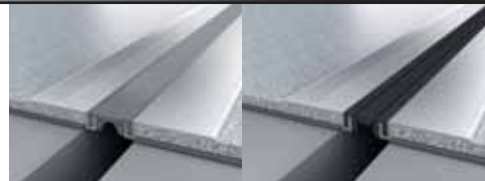

Novojunta® Pro Basic SP

Smooth rubber expansion 8 mm (+/- 4 mm)
expansion 10 mm (+/- 5 mm)
expansion 12 mm (+/- 6 mm)

Ribbed rubber expansion 10 mm (+/- 5 mm)
expansion 12 mm (+/- 6 mm)
expansion 14 mm (+/- 7 mm)

This joint served **UNASSEMBLED**. It consists of lightweight aluminum profiles in "L", with rubber insert high performance capable of supporting multidirectional movement., Excellent mechanical properties, weatherproof and UV rays. Slip grooved surface. The complete kit includes all the fixings. Gums are replaceable. Available Lace firewall as models.

material	a	b	h	rubber type	rubber color	code	price/lm
Aluminium + Synthetic rubber	20 mm	124 mm	12⁵ mm	smooth or ribbed	black or grey	NJPBS20*	44,62 €
	30 mm	134 mm				NJPBS30*	48,74 €
	40 mm	144 mm				NJPBS40*	53,88 €

* Indicate desired rubber color and type (smooth or ribbed)

- Emac Complementos, S.L. reserves the right to make at any time modifications to the geometry profile or the specifications of his products.