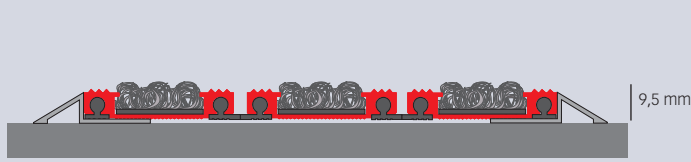

- Entrance mat kit which includes the mat with the self-adhesive frame cut to size.
- Dimension of the mat (with frame): 1200x905 mm
- Model **Novomat® 8** with grey textile carpet.
- Robust aluminium structure connected by high resistant synthetic rubber joints that avoid noises and prevent from sliding.
- The joint system, with perforated synthetic rubber joints, allow the mat to be rolled easily and facilitate the evacuation of dust and moisture.
- Indoor use. Commercial traffic: pedestrians, trolleys, shopping carts, wheelchairs...
- These mats favor the accesibility for the disabled.
- Designed to be installed on already finished surfaces.
- Easy to install: install the frame, unpack the mat and place in its position.

material	size with frame installed	package	colour	N°	code	Kit price (frame included)
Aluminium+ Textil carpet	1,20x0,905 m	1 u.	grey	72	NM7MRG12X09	571,40 €

Colours depicted in printed catalogues are indicative only

INSTALLATION