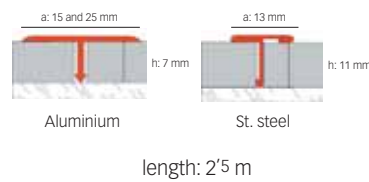

Novosepara 4

material	size	packing	color	Nº	code	price/lm
Aluminium	h: 7 mm a: 15 mm	50 u.	anod. matt silver	13	NS4AL15PL	6,13 €
	h: 7 mm a: 25 mm		anod. matt silver	13	NS4AL25PL	7,31 €
			anod. matt gold	12	NS4AL25OR	7,31 €
Stainless steel	h: 11 mm a: 13 mm	50 u.	high brightness	16	NS4AI11NA	17,90 €

AISI-304

with a plastic film