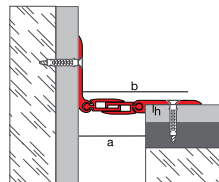

Expansion joint for perimeters and meetings between building elements (ceramic, concrete, terrazzo, stone ...) made of matte silver anodized aluminum for durability and maintenance free. With capacity to absorb multidirectional movement. Cord optional firewall.

material	a	b	h	packing	color	Nº	code	price/lm
Aluminium	32 mm	56 mm	3'8 mm	12 u.	anod. silver mat	13	NJPPAL30PL*	57,62 €

with a plastic film

* Also available for placement flush

Novojunta® Pro AL30 RS

Horizontal Movement
9,4 mm (+/- 4,7 mm)

Vertical Movement
5 mm (+/- 2,5 mm)

h: 12'5 mm
length: 2'5 m