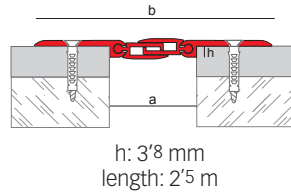

Novojunta® Pro AL30

Horizontal Movement
9,4 mm (+/- 4,7 mm)

Vertical Movement
5 mm (+/- 2,5 mm)

Expansion joint for floors and walls, made of matte silver anodized aluminum for durability and maintenance free. With capacity to absorb multidirectional movement. Cord optional firewall.

material	a	b	h	packing	color	Nº	code	price/lm
Aluminium	30 mm	82 mm	3'8 mm	12 u.	anod. silver mat	13	NJPAL30PL25	55,67 €

with a plastic film

Novojunta® Pro AL30 Perimetral

Horizontal Movement
9,4 mm (+/- 4,7 mm)

Vertical Movement
5 mm (+/- 2,5 mm)

h: 3'8 mm
length: 2'5 m