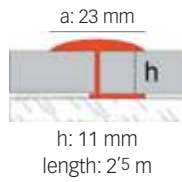

Novosepara 3

Special profile for carpets.

material	size	packing	color	Nº	code	price/lm
Aluminium	h: 11 mm	30 u.	natural	11	NS3AL10NA25	7,59 €

a: 23 mm

Complement:
Novosepara 3 special for carpets. Extra charge of +20% on the regular price.