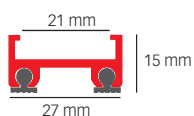

Novomat® 15

Profile