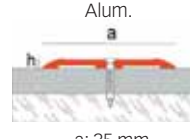

Alum.
a: 35 mm
h: 2⁷ mm
length: 2⁵ m