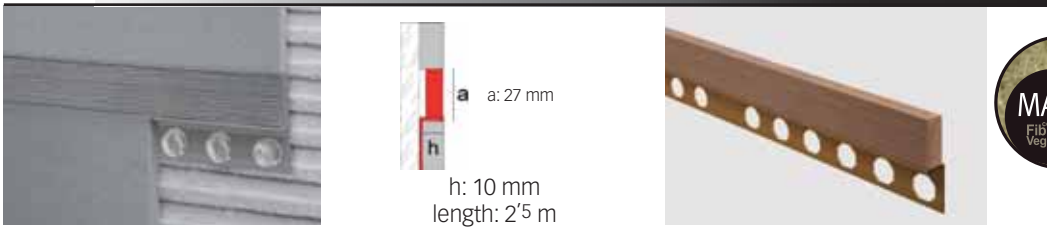

Certified quality:
Anodized QUALANOD
Lacquered QUALICOAT

Novostil® MaxiKenya

Decorative Listel with a new combination of Aluminium and Maxi. Attractive stretch-marked overhead tread.

material	size	packing	color	Nº	code	price/lm
Maxi+ Anodized Aluminium	a: 27 mm h: 10 mm	20 u.	maxiash - anod. mirror-bright	127-110	NSMX10CZPB	33,60 €
			maxiash - matt silver	127-13	NSMX10CZPL	32,16 €
			maxicinnamon - anod. mirror-bright	129-110	NSMX10CAPB	33,60 €
			maxicinnamon - matt silver	129-13	NSMX10CAPL	32,16 €
			maxicinnamon - matt gold	129-12	NSMX10CAOR	32,16 €

with a plastic film