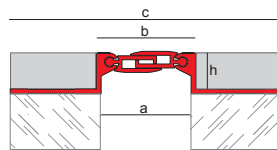

Joint made entirely of matte silver anodized aluminum floors and walls for durability and maintenance free. With capacity to absorb multidirectional movement. Lace firewall and optional membrane as models (see)

material	a	b	c	h	packing	color	Nº	code	price/lm
Aluminium	30 mm	32'5 mm	84 mm	12'5 mm	12 u.	anod. silver mat	13	NJPAL30RSPL	42,62 €

with a plastic film

- Are already assembled and ready to install
- We provide all technical sheets at our web: www.emac.es/en
- If you have any inquiry or you need any technical data, please do not hesitate to contact our Technical Department: tecnico@emac.es
- Emac Complementos, S.L. reserves the right to make at any time modifications to the geometry profile or the specifications of his products.