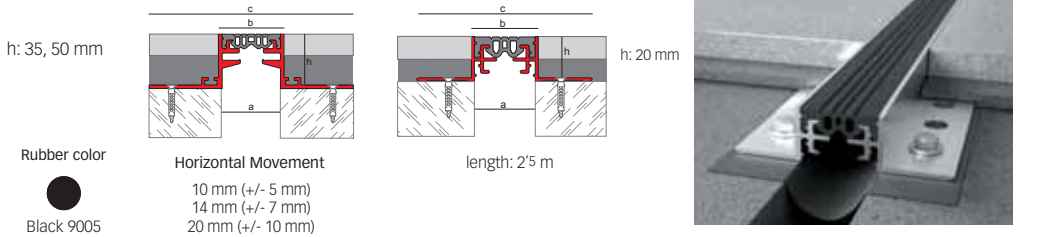

Reg. 869888-5

Novojunta® Pro Aluminium

Request our
Technical Catalog of
Structural Joints

This joint served **MOUNTED**. It consists of aluminum profiles drilled in its base with rubber insert high performance capable of supporting multidirectional movement., Excellent mechanical properties, weatherproof and UV rays. Replaceable rubber. They can be installed between floors at different heights. Available Lace firewall plates for alignment, replacement central reinforcement and membrane as models.

material	a	b	c	h	packing	rubber type	rubber color	code	price/lm
Aluminium + EPDM rubber	30 mm	34 mm	87 mm	20 mm	6 u.	ribbed	black	NJPAL2034	61,13 €
			130 mm	35 mm	2 u.			NJPAL3534*	106,51 €
			130 mm	50 mm	2 u.			NJPAL5034*	116,07 €
	40 mm	44 mm	97 mm	20 mm	6 u.			NJPAL2044	64,12 €
			140 mm	35 mm	2 u.			NJPAL3544*	109,46 €
			140 mm	50 mm	2 u.			NJPAL5044*	119,06 €
	55 mm	59 mm	155 mm	35 mm	2 u.			NJPAL3559*	113,64 €
			155 mm	50 mm	1 u.			NJPAL5059*	122,97 €

with a plastic film

* Adding support center brace piece medium loads

Reg. 869888-2