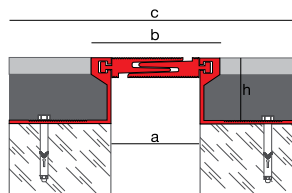

## Novojunta<sup>®</sup> Pro Móvil

h: 20, 35, 50, 70 mm  
length: 2'5 m

**Horizontal Movement**  
expansion 10 mm (+/- 5 mm)

Joint made entirely in aluminum perforated base fixings for durability without maintenance. With capacity to absorb multidirectional movement. Firestop cord optional and membrane as models (Ask us).