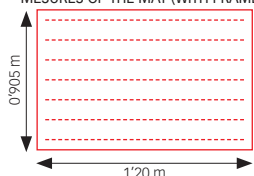

- Entrance mat kit which includes the mat with the self-adhesive frame cut to size.
- Dimension of the mat (with frame): 1200x905 mm
- Model **Novomat® 8** with grey textile carpet.
- Robust aluminium structure connected by high resistant synthetic rubber joints that avoid noises and prevent from sliding.
- The joint system, with perforated synthetic rubber joints, allow the mat to be rolled easily and facilitate the evacuation of dust and moisture.
- Indoor use. Commercial traffic: pedestrians, trolleys, shopping carts, wheelchairs...
- These mats favor the accesibility for the disabled.
- Designed to be installed on already finished surfaces.
- Easy to install: install the frame, unpack the mat and place in its position.

material	size with frame installed	package	colour	N°	code	Kit price (frame included)
Aluminium+ Textil carpet	1,20x0,905 m	1 u.	grey	72	NM7MRG12X09	571,40 €

Colours depicted in printed catalogues are indicative only

MESURES OF THE MAT (WITH FRAME)