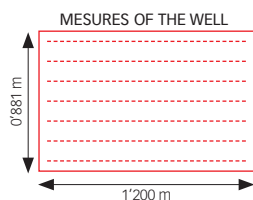

- Entrance mat kit which includes the mat with its frame cut to size.
- Inside dimension of the well: 1200 x 881 mm.
- Model **Novomat® 15** with grey textile carpet.
- Robust aluminium structure connected by high resistant synthetic rubber joints that avoid noises and prevent from sliding.
- The joint system, with perforated synthetic rubber joints, allow the mat to be rolled easily and facilitate the evacuation of dust and moisture.
- Indoor use. Commercial traffic: pedestrians, trolleys, shopping carts, wheelchairs...
- These mats favor the accesibility for the disabled.
- Easy to install: install the frame, unpack the mat and place in its position.

material	size	package	colour	N°	code	Kit price (frame included)
Aluminium+ Textil Carpet	1.200x881 mm	1 u.	grey	72	NM15MRG12X09	605,52 €