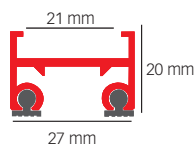

Novomat® 20

Profile