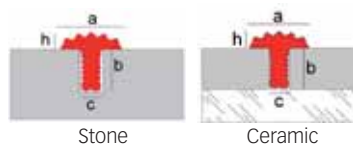

Ac. Inox.  
a: 25 mm  
length: 1 / 2 m\*

Alum.  
a: 35 mm  
h: 27 mm  
length: 2'5 m

Please check references and prices at chapter "Accessibility and safety solutions".

accessibility & safety

**Novostrip**