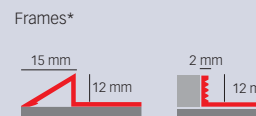

Novomat® 12