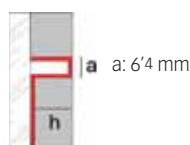

Novolistel® 3 XS

h: 10, 12 mm
length: 2'5 m