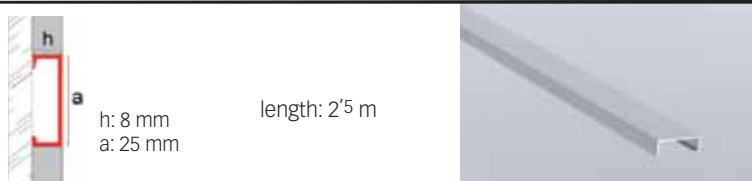

Novolistel® 5 Aluminium

Profile of wide, flat face view, and anodized aluminum for decorative placement in ceramic tile.

material	size	packing	color	N°	code	price/lm
Aluminium	h: 8 mm a: 25 mm	30 u.	anod. matt silver	13	NLBAL25PL25	6,17 €
			anod. bright silver	23	NLBAL25PB25	7,81 €