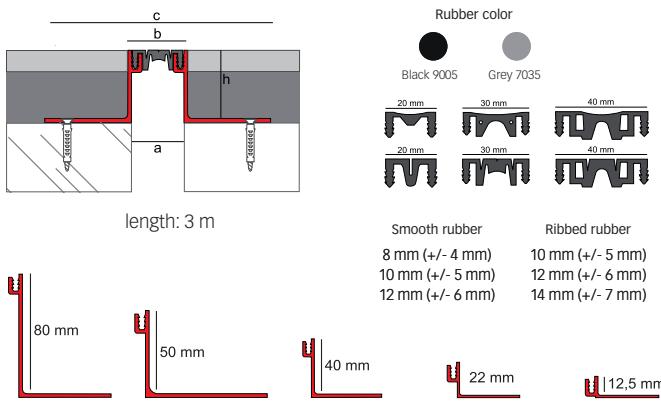

Novojunta® Pro Basic

Aluminium L-shaped profiles, perforated on their base to receive the fastenings with central insert of synthetic rubber with an excellent capacity to absorb multi-directional movements, great elasticity, resistant to damp, and extreme temperatures. The rubber parts are supplied. All the profiles and rubber parts in the series can be combined, ordered separately. They can be installed between pavings of different heights/ thicknesses, combining aluminium attachment flanges. The complete kit includes all fastenings. Firestop cord, and watertight optional.

material	a	b	c	h	rubber type	rubber color	code	price/lm
Aluminium + Synthetic rubber	20 mm	24 mm	104 mm	12⁵ mm	smooth or ribbed	black or grey	NJPB2012*	35,95 €
			104 mm	22 mm			NJPB2022*	45,77 €
			120 mm	40 mm			NJPB2040*	52,19 €
			160 mm	50 mm			NJPB2050*	56,72 €
			130 mm	80 mm			NJPB2080*	70,35 €
	30 mm	34 mm	114 mm	12⁵ mm	smooth or ribbed	black or grey	NJPB3012*	40,95 €
			114 mm	22 mm			NJPB3022*	48,11 €
			130 mm	40 mm			NJPB3040*	54,79 €
			170 mm	50 mm			NJPB3050*	60,19 €
			140 mm	80 mm			NJPB3080*	73,84 €
	40 mm	44 mm	124 mm	12⁵ mm	smooth or ribbed	black or grey	NJPB4012*	45,84 €
			124 mm	22 mm			NJPB4022*	55,72 €
			140 mm	40 mm			NJPB4040*	62,28 €
			180 mm	50 mm			NJPB4050*	65,25 €
			150 mm	80 mm			NJPB4080*	78,77 €

* Indicate desired rubber color and type (smooth or ribbed)