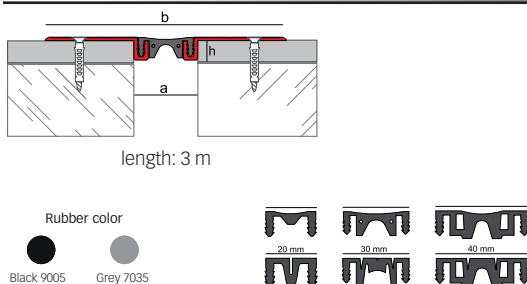

Novojunta® Pro Basic SP

Smooth rubber expansion 8 mm (+/- 4 mm)
expansion 10 mm (+/- 5 mm)
expansion 12 mm (+/- 6 mm)

Ribbed rubber expansion 10 mm (+/- 5 mm)
expansion 12 mm (+/- 6 mm)
expansion 14 mm (+/- 7 mm)

This joint served **UNASSEMBLED**. It consists of lightweight aluminum profiles in "L", with rubber insert high performance capable of supporting multidirectional movement., Excellent mechanical properties, weatherproof and UV rays. Slip grooved surface. The complete kit includes all the fixings. Gums are replaceable. Available Lace firewall as models.

material	a	b	h	rubber type	rubber color	code	price/lm
Aluminium + Synthetic rubber	20 mm	124 mm	12⁵ mm	smooth or ribbed	black or grey	NJPBS20*	44,62 €
	30 mm	134 mm				NJPBS30*	48,74 €
	40 mm	144 mm				NJPBS40*	53,88 €

* Indicate desired rubber color and type (smooth or ribbed)

- Emac Complementos, S.L. reserves the right to make at any time modifications to the geometry profile or the specifications of his products.