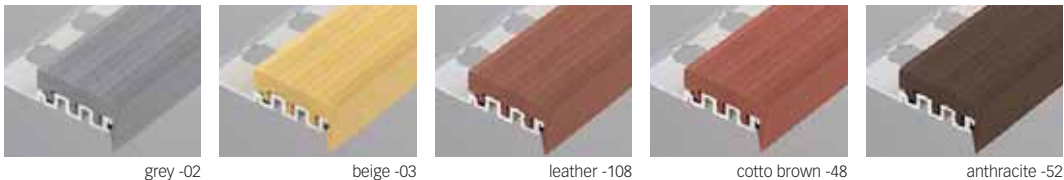

grey -02

beige -03

leather -108

cotto brown -48

anthracite -52

Colours depicted in printed catalogues are indicative only