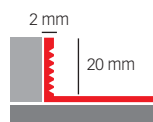

Certified quality:
Anodized QUALANOD
Lacquered QUALICOAT

new **Novomat® Customized Nameplate**

OUTDOOR

INDOOR

Colours depicted in printed catalogues are indicative only

- Our technical entrance mats **Novomat® 15** and **Novomat® 20** can be customized.
- Designed previously requested with maximum dimensions of 180 x 50 mm (width x high).
- The nameplate is supplied with the holes and screws for its correct installation over new or already installed entrance mats.
- Nameplate dimension: 66 mm x 1980 mm or 66 mm x 2980 mm ((width x length).
- The nameplate can be cutted to measure by request.
- Differentiating element at the main entrance of any stablishment.
- Indoors use. Commercial traffic: pedestrians, trolleys, wheelchairs...
- Enhances the visibility of the brand.
- Easy installation: Fit in the nameplate between two strips of the entrance mat and attach it with the screws supplied.

material	size	packing	color	code	price nameplate
St. steel	66 x 1980 mm	1 u.	brushed	NMPLAPER198A	150,00 €
	66 x 2980 mm			NMPLAPER298A	200,00 €

Novomat® 15

Profile

Frame

Novomat® 20

Profile

Frame

INSTALLATION: