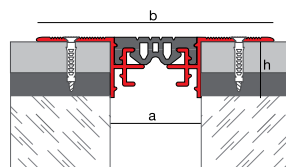

Novojunta® Pro Anti-Slip

h: 20 mm
length: 2'5 m

Rubber color

Horizontal Movement
expansion 10 mm (+/- 5 mm)
expansion 14 mm (+/- 7 mm)

This joint served **MOUNTED**. Light aluminium L-shaped profiles with central insert of synthetic rubber with an excellent capacity to absorb multi-directional movements, great elasticity, resistant to damp, and extreme temperatures. Replaceable rubber and grooved, anti-slip surface. Firestop cord optional and membrane as models (Ask us).

material	a	b	h	packing	rubber type	color	Nº	code	price/lm
Aluminium + EPDM rubber	34 mm	87 mm	20 mm	6 u.	ribbed	natural	11	NJPADAL2087	61,13 €
						anod. matt silver	13	NJPADAL2087P	63,39 €
	44 mm	97 mm				natural	11	NJPADAL2097	64,12 €
						anod. matt silver	13	NJPADAL2097P	66,20 €

with a plastic film