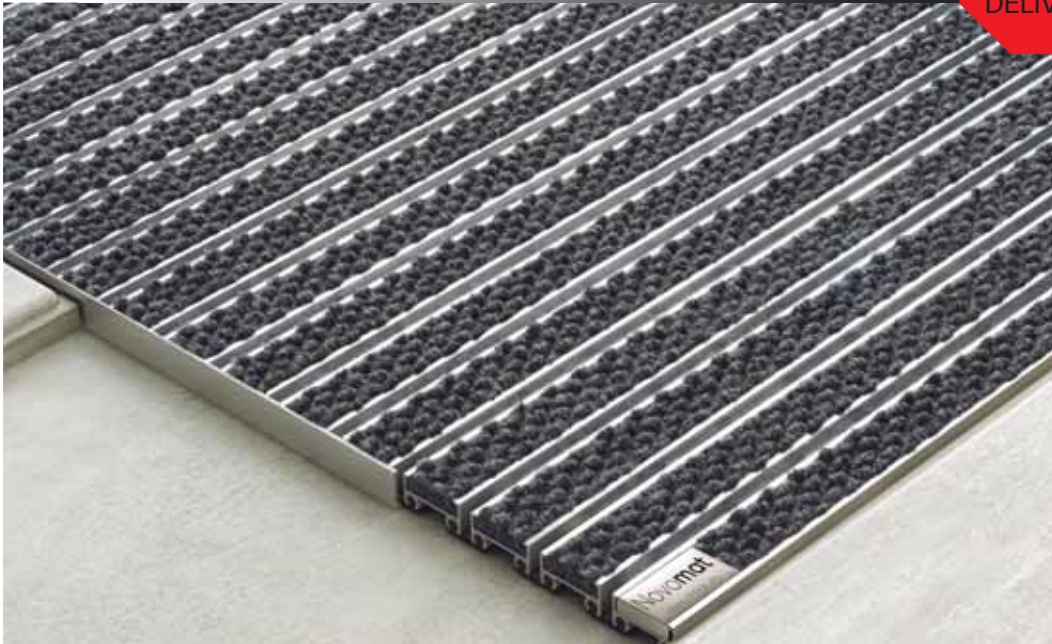

Novomat® for wells

KIT
IMMEDIATE
DELIVERY

- Entrance mat kit which includes the mat with its frame cut to size.
- Inside dimension of the well: 1200 x 881 mm.
- Model **Novomat® 15** with grey textile carpet.
- Robust aluminium structure connected by high resistant synthetic rubber joints that avoid noises and prevent from sliding.
- The joint system, with perforated synthetic rubber joints, allow the mat to be rolled easily and facilitate the evacuation of dust and moisture.
- Indoor use. Commercial traffic: pedestrians, trolleys, shopping carts, wheelchairs...
- These mats favor the accesibility for the disabled.
- Easy to install: install the frame, unpack the mat and place in its position.

material	size	package	colour	N°	code	Kit price (frame included)
Aluminium+ Textil Carpet	1.200x881 mm	1 u.	grey	72	NM15MRG12X09	605,52 €

Colours depicted in printed catalogues are indicative only