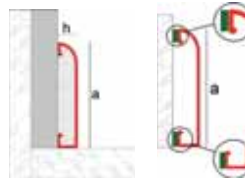

With Acoustic
Isolation
accessory

with a plastic film

AISI-304

material	size	packing	color	Nº	code	price/lm
Stainless steel	a: 60 mm h: 10 mm	10 u.	high brightness	16	NRAI60NA	31,31 €
			brushed	88	NRAI60CE	43,46 €
St. steel +Acoustic isolation	a: 60 mm h: 10 mm	10 u.	high brightness	16	NRAIAC60NA	38,65 €
			brushed	88	NRAIAC60CE	48,56 €

Complements Novorodapie® St. steel

AISI-304

piece	packing	color	Nº	code	price / u. (in bag)	price / u. (loose)
S external angle	20 u.	high brightness PROTECTED	16	NRAI60EX	7,720 €	9,65 €
		brushed PROTECTED	88	NRAI60EXCE	8,136 €	10,17 €
R internal angle		high brightness PROTECTED	16	NRAI60IN	7,720 €	9,65 €
		brushed PROTECTED	88	NRAI60INCE	8,136 €	10,17 €
T cover*	inox color**	92	NRAI60TA*	12,344 €	15,43 €	
	brushed	88	NRAI60TA*CE	12,768 €	15,96 €	

with a plastic film

* Mark right/left ** Zamak: Zinc + Aluminium Alloy