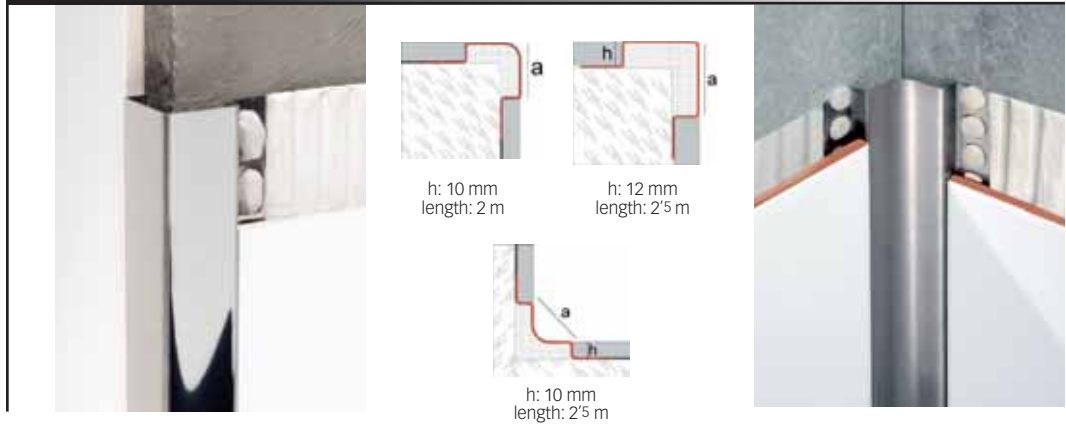

## Novoescuadra Plus Stainless St.

A beautiful wide square side view edge protection profile of a high resistance, in stainless steel AISI-304, designed to protect edge and outside corners of tiled surfaces. The edge protection model can be used horizontally or as a scotia. Mainly recommended by the food industry. It has two attachment arms to ensure a perfect grip.