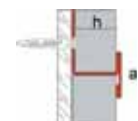

110 13

145 144

147 146

Colours depicted in printed catalogues are indicative only

St. steel  
h: 12, 15, 20 mm  
a: 17 mm  
length: 2'5 m

Profile with slot holes drilled on it, to level out the ceramic pieces during their placement.