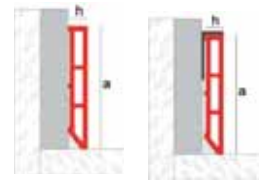

Novorodapie Maxisoho®

a: 80 mm
h: 12'3 mm
length: 2'5 m

With the installation
of Novosuelo