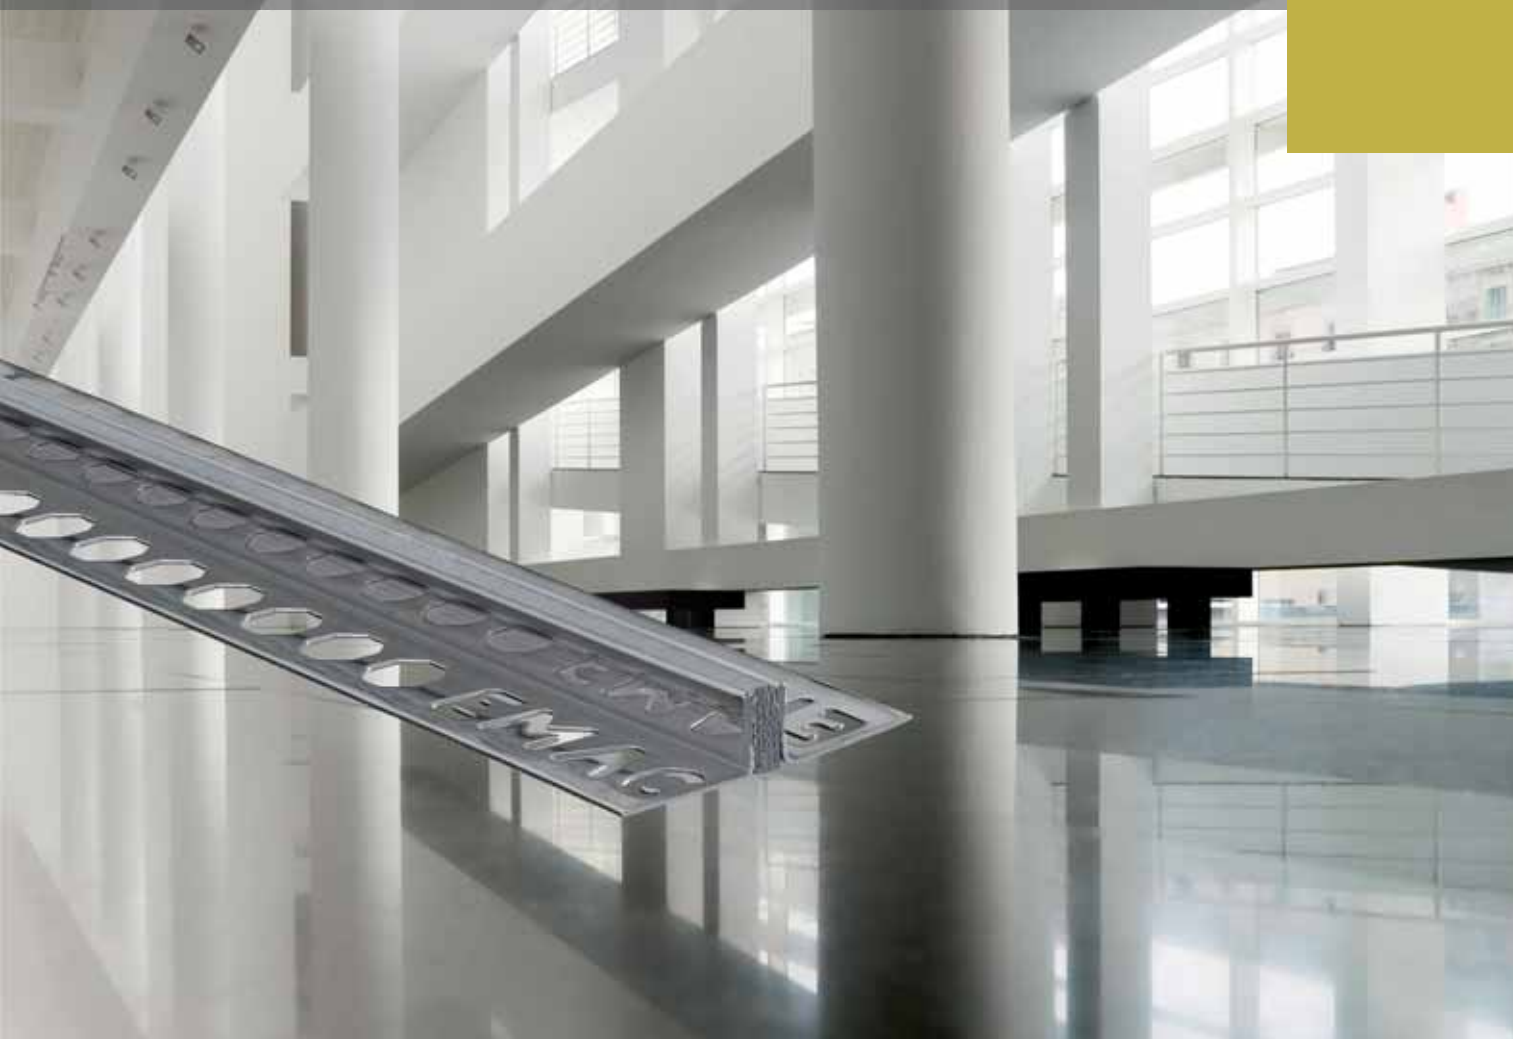

EXPANSION JOINTS SOLUTIONS

Ceramic tiling must go together with expansion joint placing. Joints are discontinuous elements which allow dilatation and contraction flooring movements and they avoid both tension and damages that may occur due to thermal changes.

Novojunta® range is bound to cover the functional need of joints, adding beauty and elegance as all EMAC® profiles do. The selection of the correct model of Novojunta®, should take the following aspects in consideration: flooring material, thermal changes that the flooring will be exposed to and placing distance between joints.

08

Our Technical Department (tecnico@emac.es) may assist you choosing the most appropriate expansion joint, Novojunta®, ensuring the correct application fulfilling the CTE (Spanish Technical Building Code) and the recommendations included in the Norm UNE 138002:2017 (General Regulations for the execution of wall and floor tiles by adhesion).