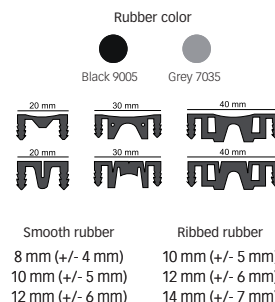

## Novojunta<sup>®</sup> Pro Basic SlimM

length: 2'5 m

This joint served **UNASSEMBLED**. It consists of lightweight aluminum profiles in "L", with rubber insert high performance capable of supporting multidirectional movement., Excellent mechanical properties, weatherproof and UV rays. Slip grooved surface. This joint is 3 mm high, so it is particularly suited to install with low ceramic thickness like vinyl flooring or carpets among others. The complete kit includes all the fixings. Gums are replaceable. Available Lace firewall.