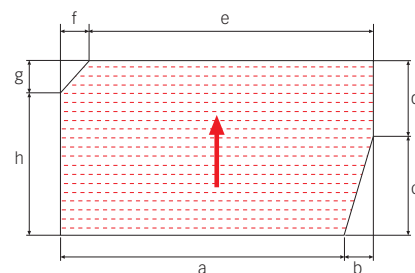

option B IRREGULAR SHAPES

1. Do a drawing with the shape of the entrance mat and all its dimensions.
2. Indicate if the frame is needed.
3. Indicate if there are doors and their position in relation to the entrance mat.
4. Indicate the direction of the traffic flow.
5. Choose the height of the profile and the finish of the entrance mat.
6. A charge will be applied as appropriate depending on the features of the entrance mat requested.