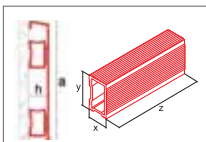

a: 60, 80, 100 mm
h: 10'7, 18 mm
length: 2'5 m

Skirting made of aluminum finished off in anodized matt silver and lacquered off-white with high durability. Easy installation. Its underneath cove base hides the perimeter joint, allowing the expansion of the floor.

material	a	h	packing	color	N°	code	price/lm
Aluminium	60 mm	10'7 mm	20 u.	anod. matt silver	13	NRLAL60PL25	13,97 €
				off-white	142	NRLAL60BLR25	15,40 €
	80 mm	10'7 mm	10 u.	anod. matt silver	13	NRLAL80PL25	17,52 €
				off-white	142	NRLAL80BLR25	18,18 €
	100 mm	18 mm	10 u.	anod. matt silver	13	NRLAL100PL25	21,34 €
				off-white	142	NRLAL100BLR25	20,54 €

- Novorodapie® Rehabit with profile for placement