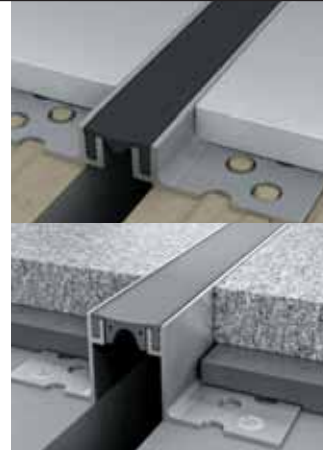

Novojunta® Pro Basic

Aluminium L-shaped profiles, perforated on their base to receive the fastenings with central insert of synthetic rubber with an excellent capacity to absorb multi-directional movements, great elasticity, resistant to damp, and extreme temperatures. The rubber parts are supplied. All the profiles and rubber parts in the series can be combined, ordered separately. They can be installed between pavings of different heights/ thicknesses, combining aluminium attachment flanges. The complete kit includes all fastenings. Firestop cord, and watertight optional.

material	a	b	c	h	rubber type	rubber color	code	price/lm
Aluminium + Synthetic rubber	20 mm	24 mm	104 mm	12⁵ mm	smooth or ribbed	black or grey	NJPB2012*	35,95 €
			104 mm	22 mm			NJPB2022*	45,77 €
			120 mm	40 mm			NJPB2040*	52,19 €
			160 mm	50 mm			NJPB2050*	56,72 €
			130 mm	80 mm			NJPB2080*	70,35 €
	30 mm	34 mm	114 mm	12⁵ mm	smooth or ribbed	black or grey	NJPB3012*	40,95 €
			114 mm	22 mm			NJPB3022*	48,11 €
			130 mm	40 mm			NJPB3040*	54,79 €
			170 mm	50 mm			NJPB3050*	60,19 €
			140 mm	80 mm			NJPB3080*	73,84 €
	40 mm	44 mm	124 mm	12⁵ mm	smooth or ribbed	black or grey	NJPB4012*	45,84 €
			124 mm	22 mm			NJPB4022*	55,72 €
			140 mm	40 mm			NJPB4040*	62,28 €
			180 mm	50 mm			NJPB4050*	65,25 €
			150 mm	80 mm			NJPB4080*	78,77 €

* Indicate desired rubber color and type (smooth or ribbed)