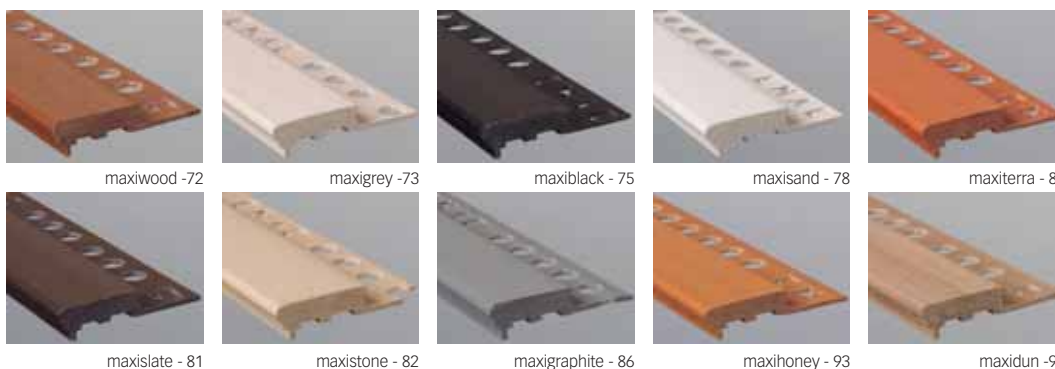

Use: indoors. Check the technical file for advice and recommendations of installation and use.

material	size	packing	color	Nº	code	price/lm
Natural fibers +PVC	h: 10 mm a: 45 mm	10 u.	maxiwood	72	NPEMX10MMA*	14,01 €
			maxigrey	73	NPEMX10MGR*	14,01 €
			maxiblack	75	NPEMX10MNE*	14,01 €
			maxisand	78	NPEMX10MAR*	14,01 €
			maxiterra	80	NPEMX10MTI*	14,01 €
			maxislate	81	NPEMX10MPZ*	14,01 €
			maxistone	82	NPEMX10MPD*	14,01 €
			maxigraphite	86	NPEMX10MGF*	14,01 €
			maxihoney	93	NPEMX10MMI*	14,01 €
			maxidun	95	NPEMX10MPA*	14,01 €

material	size	packing	color	Nº	code	price/lm
Natural fibers +PVC	h: 12 mm a: 45 mm	10 u.	maxiwood	72	NPEMX12MMA*	18,62 €
			maxigrey	73	NPEMX12MGR*	18,62 €
			maxiblack	75	NPEMX12MNE*	18,62 €
			maxisand	78	NPEMX12MAR*	18,62 €
			maxiterra	80	NPEMX12MTI*	18,62 €
			maxislate	81	NPEMX12MPZ*	18,62 €
			maxistone	82	NPEMX12MPD*	18,62 €
			maxigraphite	86	NPEMX12MGF*	18,62 €
			maxihoney	93	NPEMX12MMI*	18,62 €
			maxidun	95	NPEMX12MPA*	18,62 €

material	size	packing	color	Nº	code	price/lm
Natural fibers +PVC	h: 15 mm a: 45 mm	8 u.	maxiwood	72	NPEMX15MMA*	23,32 €
			maxigrey	73	NPEMX15MGR*	23,32 €
			maxiblack	75	NPEMX15MNE*	23,32 €
			maxisand	78	NPEMX15MAR*	23,32 €
			maxiterra	80	NPEMX15MTI*	23,32 €
			maxislate	81	NPEMX15MPZ*	23,32 €
			maxistone	82	NPEMX15MPD*	23,32 €
			maxigraphite	86	NPEMX15MGF*	23,32 €
			maxihoney	93	NPEMX15MMI*	23,32 €
			maxidun	95	NPEMX15MPA*	23,32 €

* Mark desired length among the available ones

Colours depicted in printed catalogues are indicative only